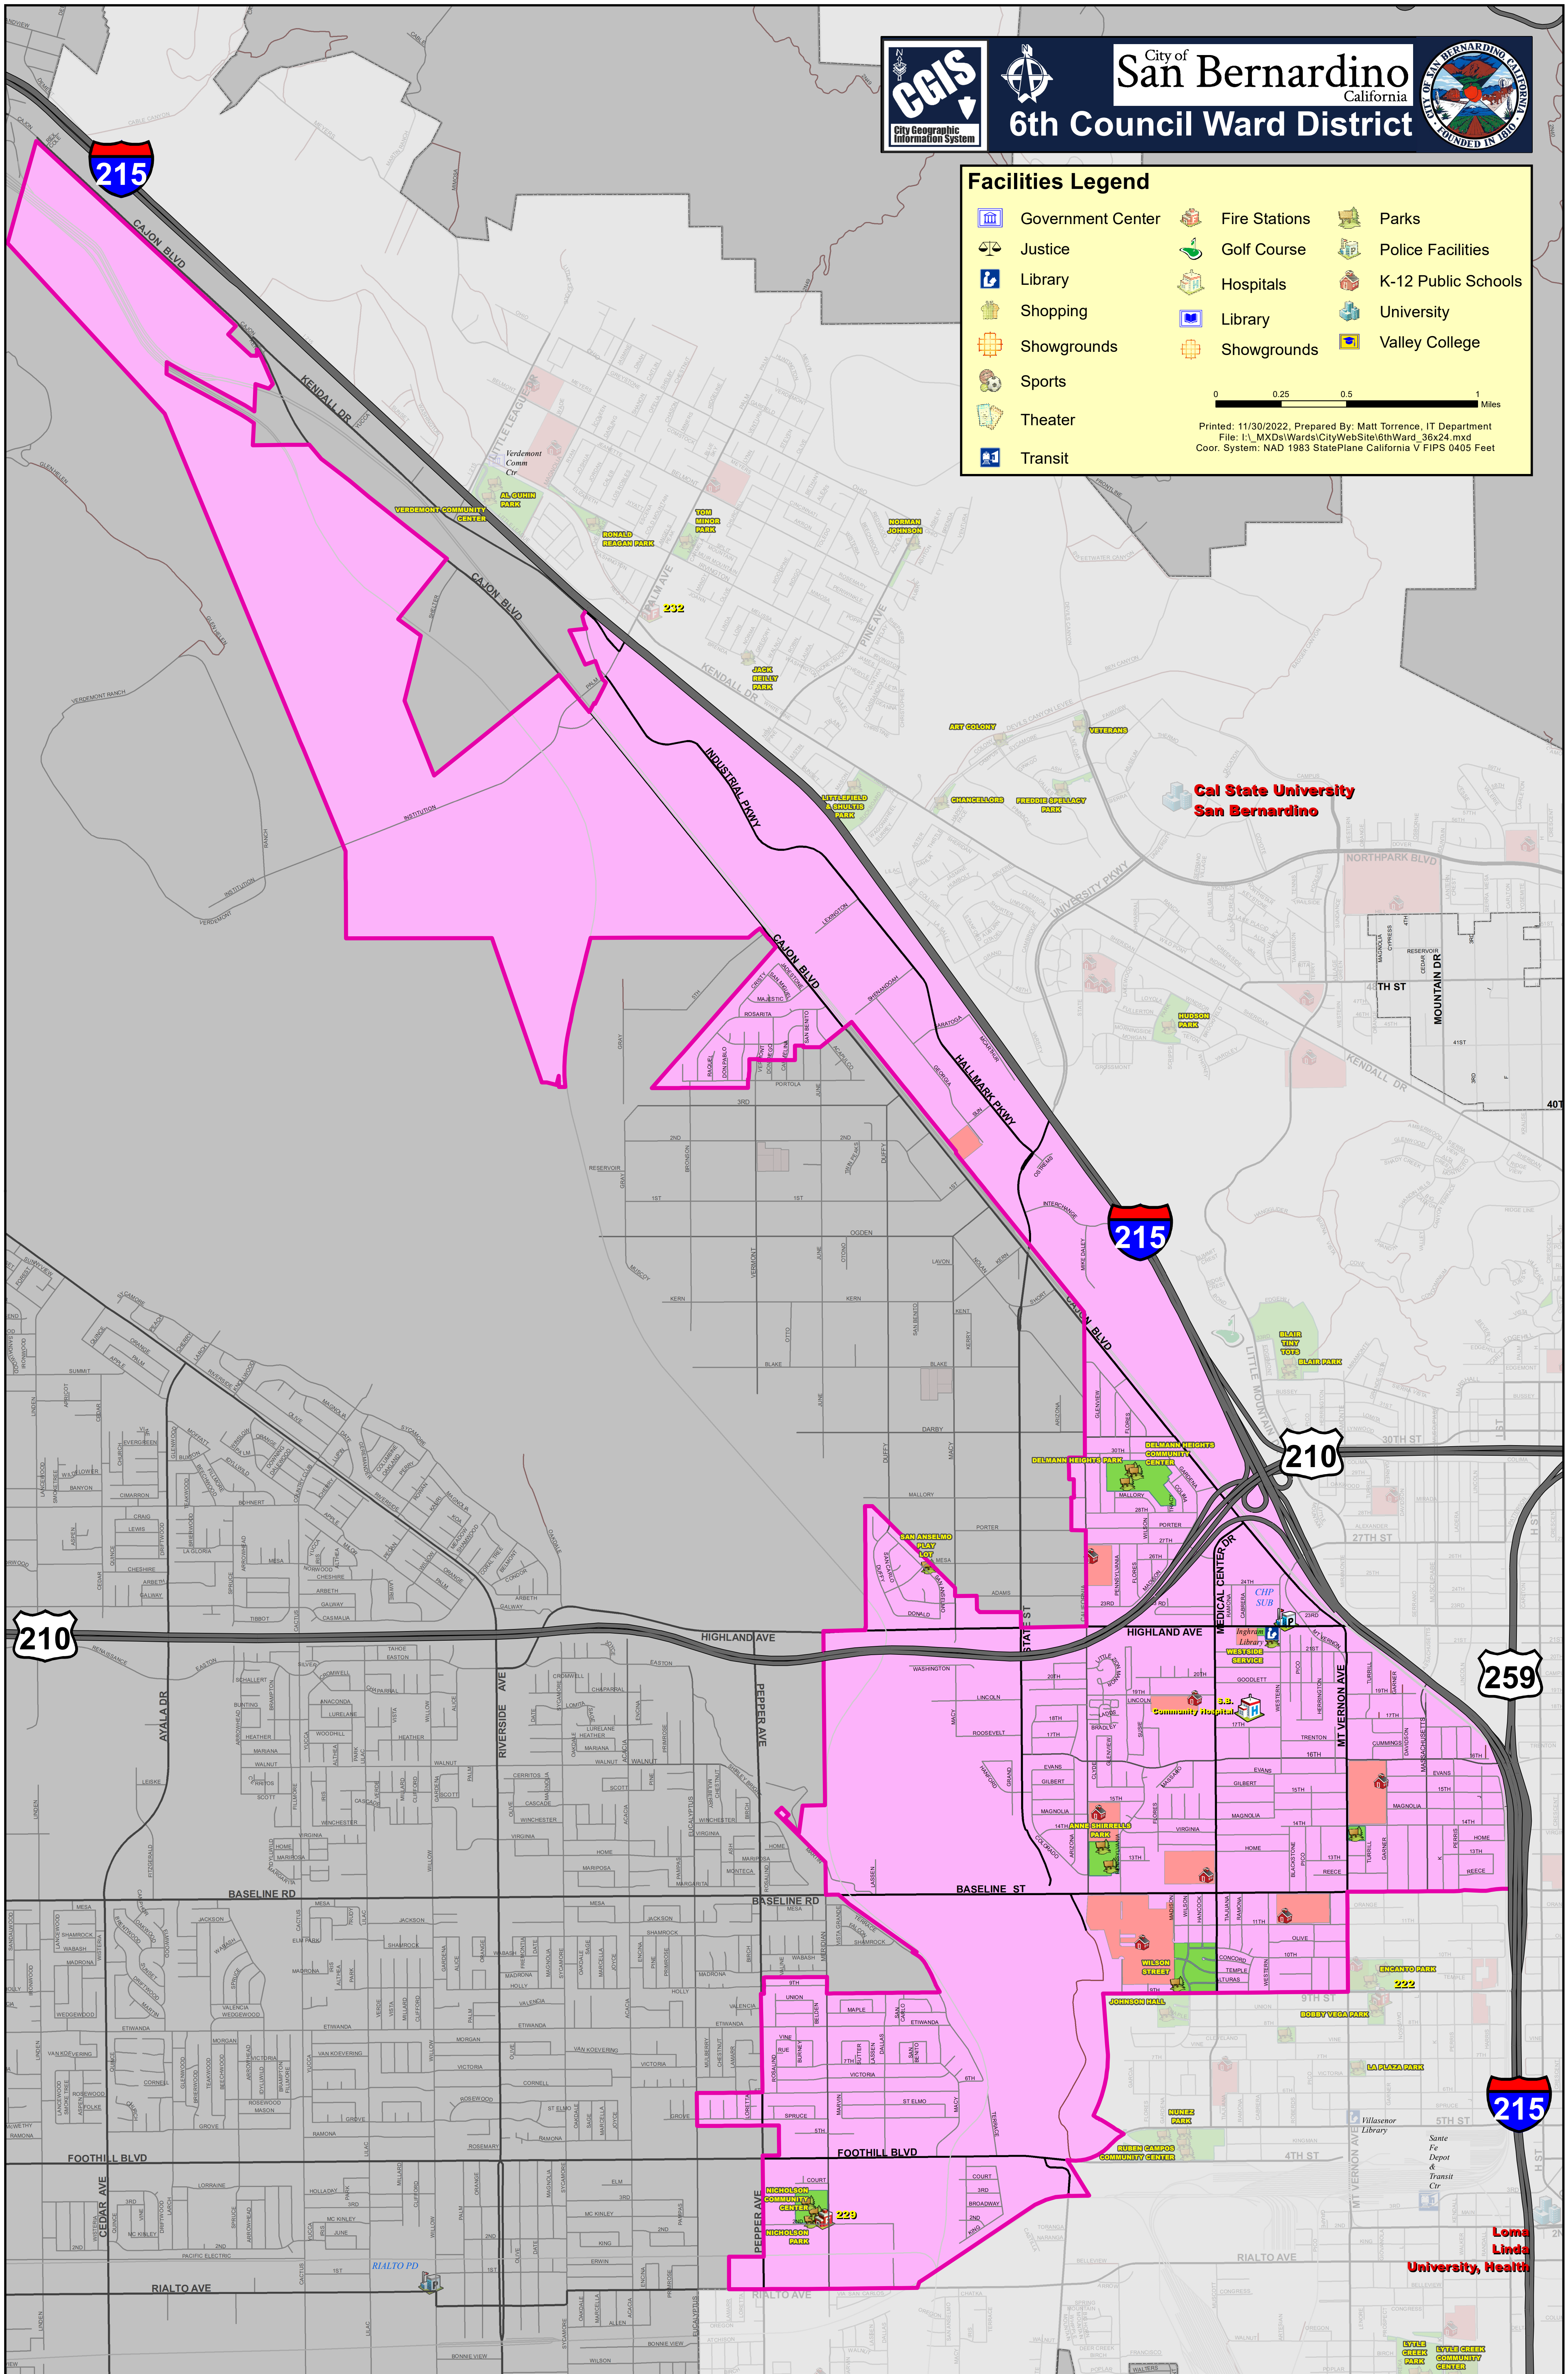

Facilities Legend

	Government Center		Fire Stations		Parks
	Justice		Golf Course		Police Facilities
	Library		Hospitals		K-12 Public Schools
	Shopping		Library		University
	Showgrounds		Showgrounds		Valley College
	Sports				
	Theater				
	Transit				

Loma Linda University, Health

Valley College

Cal State University San Bernardino